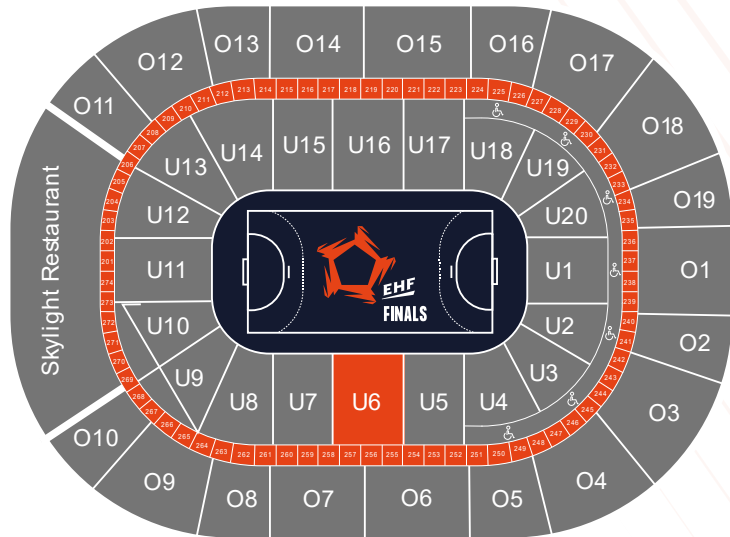

VIP & HOSPITALITY

BARCLAYS

ARENA

EHF FINALS MEN
24/25 MAY